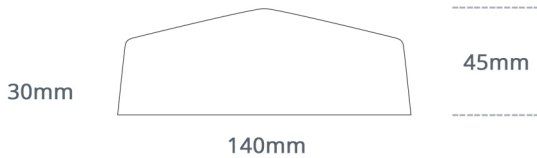

WHITE DOUBLE WEATHERED WALLCOPE

SECTION 140 x 45-30mm

LENGTH	WIDTH	HEIGHT
610mm	140mm	45-30mm

160mm x 160mm corner

SECTION 280 x 50-30mm

LENGTH	WIDTH	HEIGHT
600mm	280mm	50-30mm

450 x 450mm corner
 600mm finished end